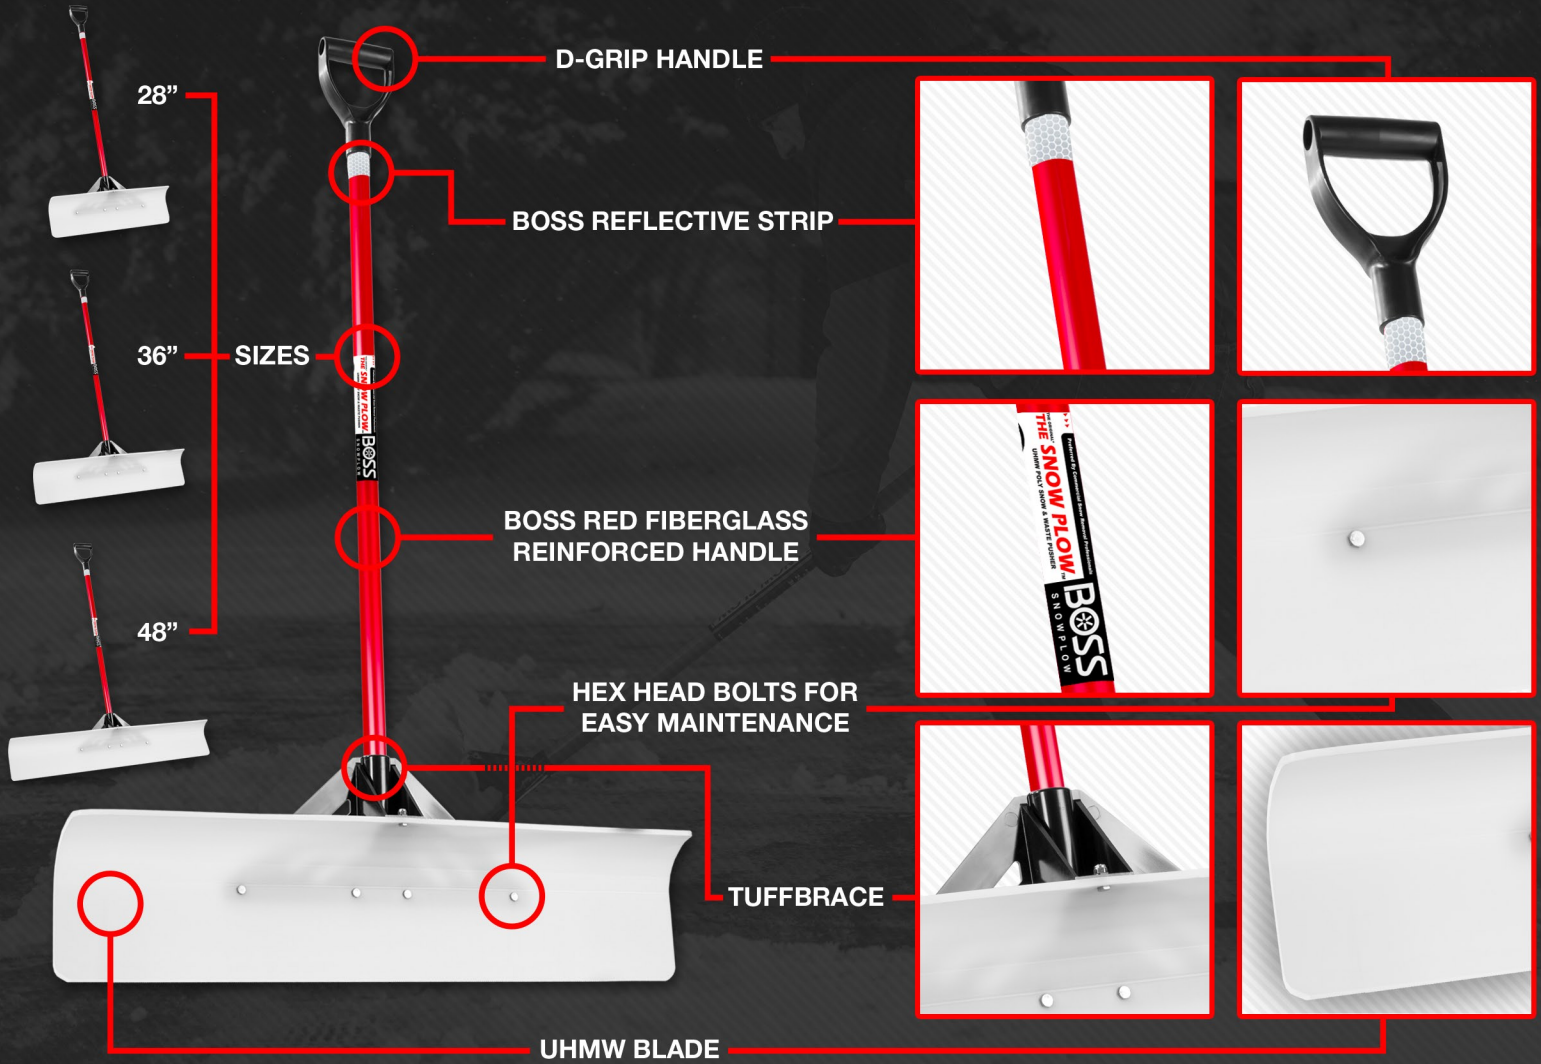

28" MSRP
\$49.95

36" MSRP
\$64.95

48" MSRP
\$74.95

TOUGH. DURABLE. HIGH-PERFORMANCE. SCRAPES! CHIPS! PUSHES!

WHY THE SNOW PLOW SNOW PUSHER IS THE BEST

D-Grip Handle: Designed to fit bulky, gloved hands the D style grip allows for a comfortable, powerful, ergonomic position.

BOSS Reflective Strip: The added safety reflector provides visibility for crews working at night near traffic.

BOSS Red Fiberglass, Reinforced Handle: The reinforced core insert plug provides additional strength and durability with twice the wall thickness of the industry standard.

Hexhead Fasteners: Zinc fasteners make replacing components simple even after years of use in tough conditions.

TuffBrace: The patented handle/blade connector provides a strong connection between the blade and shaft for durability and performance.

UHMW Poly Blade: Built for the abuse of the season, this highest wearing, impact resistant, cold weather adaptable, premium blade material provides unmatched scraping performance.

BOSSPLOW.COM

BOSS Products, a division of The Toro Company, reserves the right under its product improvement policy to change construction or design details and furnish equipment when so altered without reference to illustrations or specifications used herein.